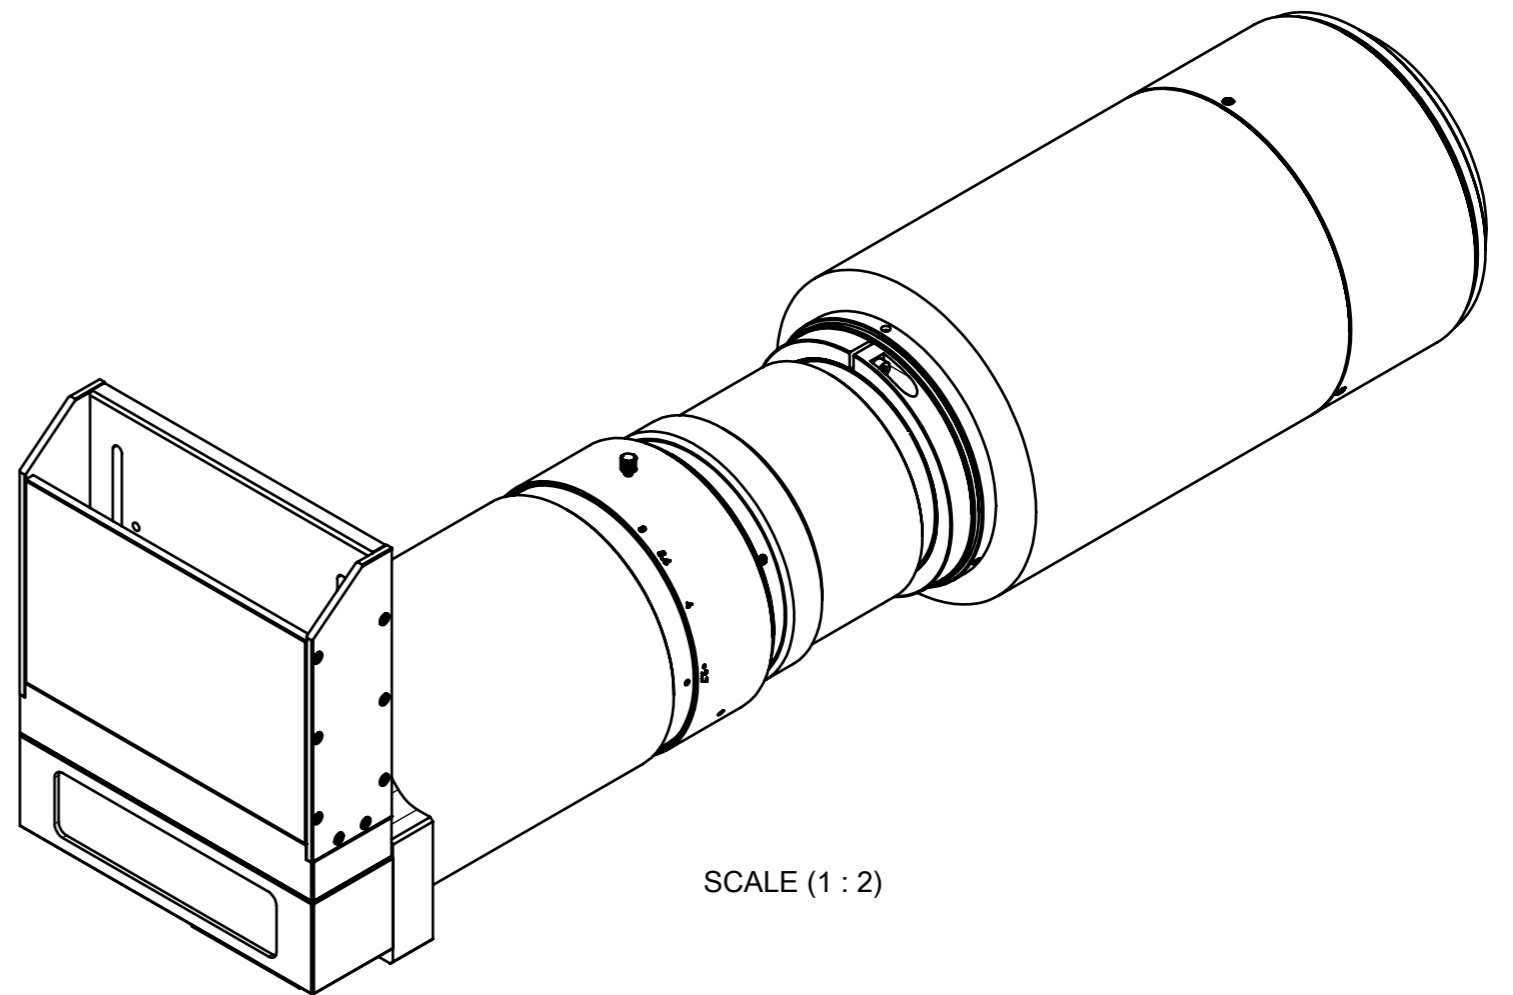

VIEW A
 90°

Model Name : ML-12027-84V70-167-CPCL
 MORITEX CORPORATION