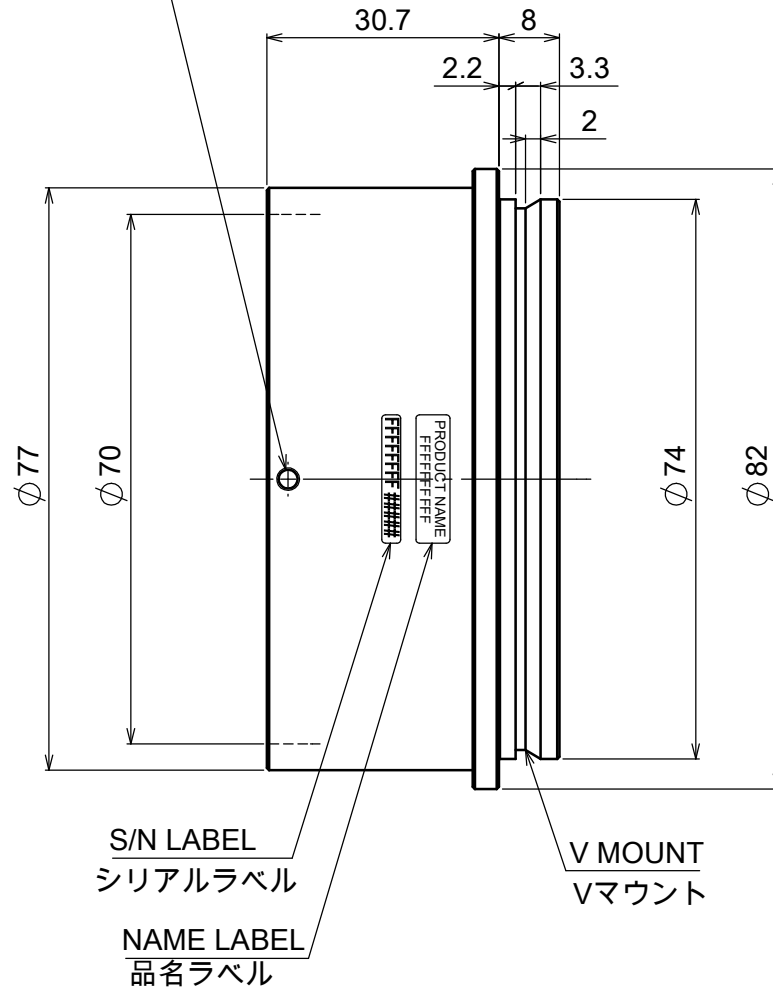

M3 HEX SOCKET SET SCREW (3x120°)  
M3 六角穴付き止めねじ(3x120°)  
\*1

\*1. ACCESSORY  
付属品

Model Name : ML-LS9040-EXR-V70V74  
MORITEX CORPORATION