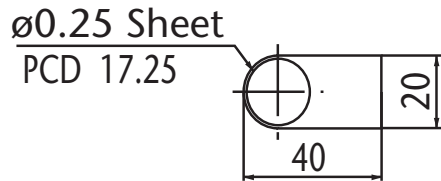

Bundle Diameter

*MML Small Ring Light Guide for MML
(16Ø Type) Only

Model Name : MRP16-1500V
SCHOTT MORITEX Corporation