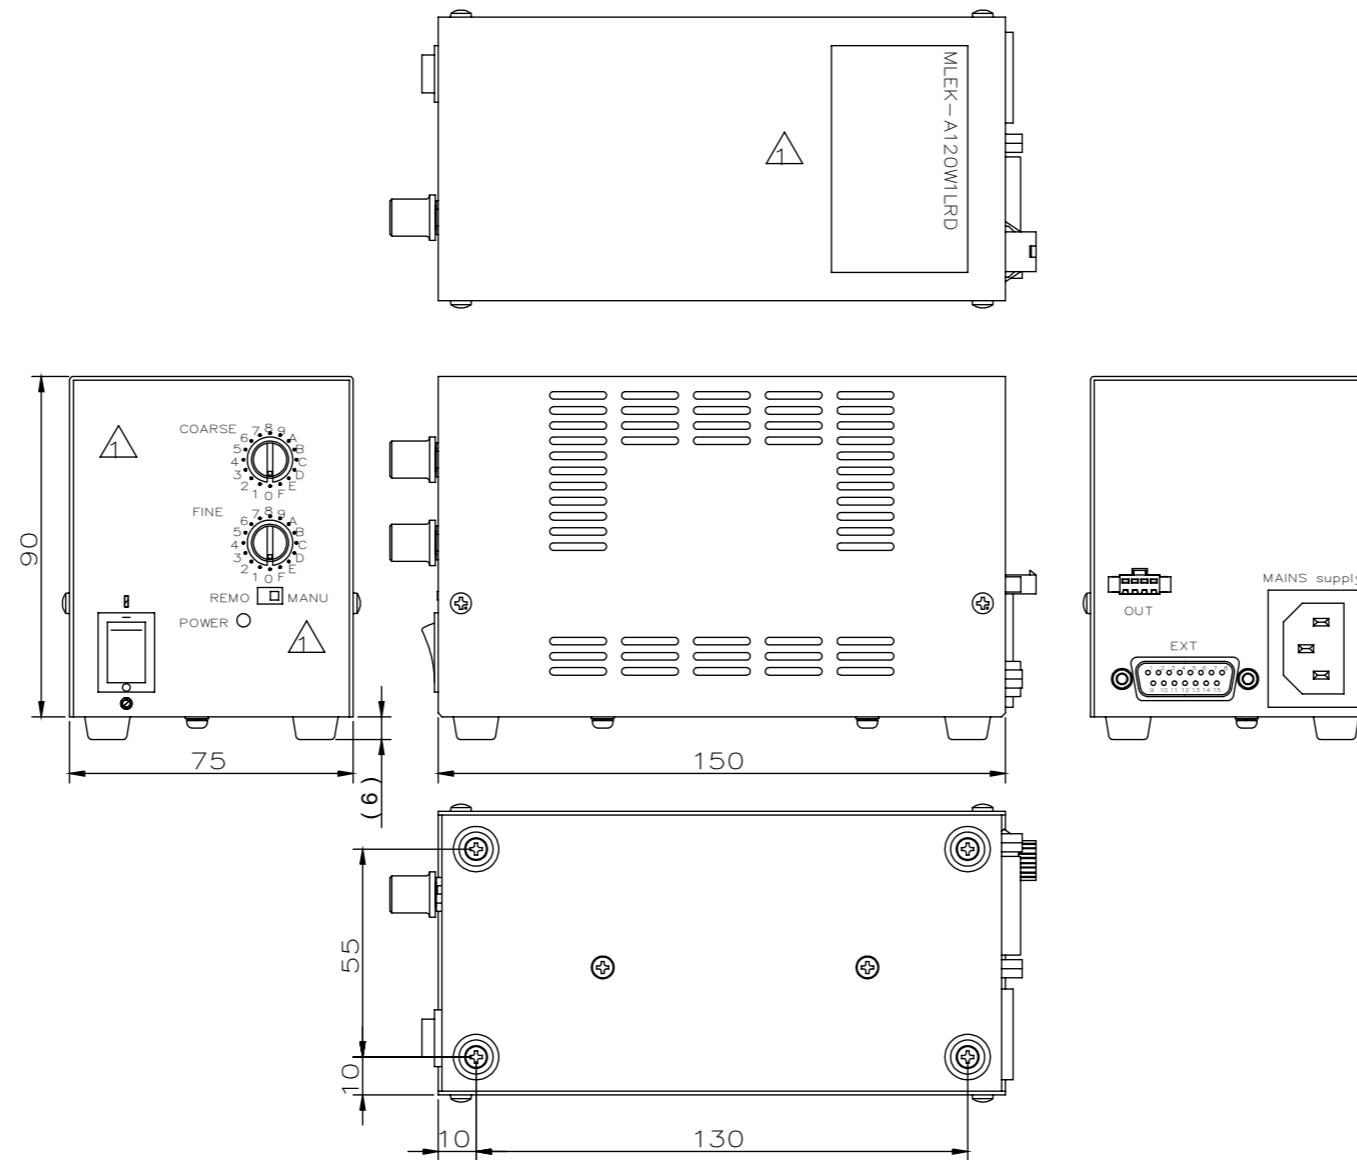

ゴム足ネジ M3
許容深さ 4mm
Screws fixing rubber feet M3
Permission depth 4mm

D-SUBネジ M2.6
D-SUB Screws M2.6

Model Name : MLEK-A120W1LR(D)
MORITEX CORPORATION