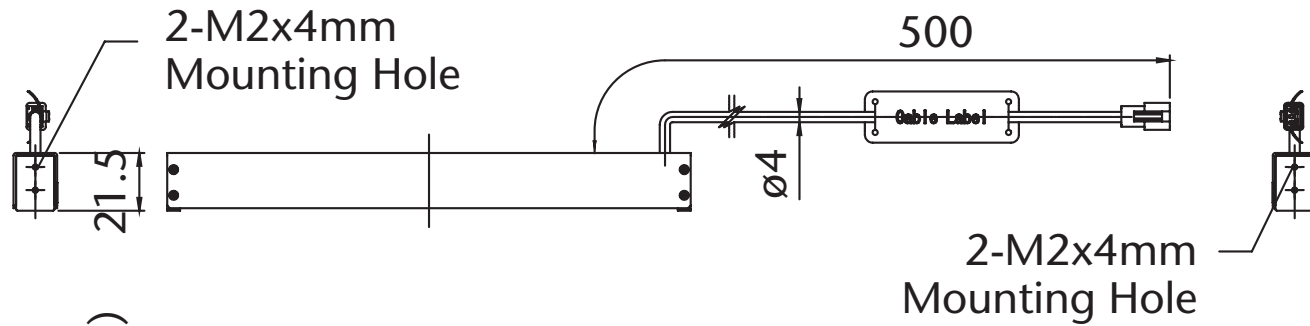

2-M2x4mm
Mounting Hole

2-M2x4mm
Mounting Hole

2-M2x4mm
Mounting Hole

17
15(Lighting Area)

194(Lighting Area)