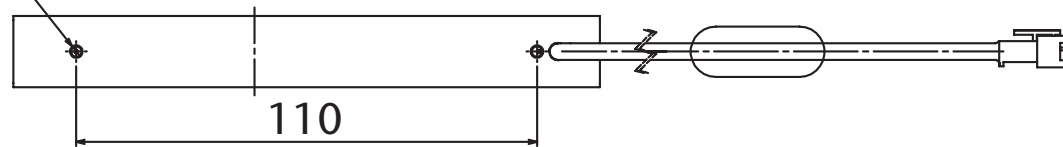

4-M2x4mm Depth
(Including Opposite Face)

2-M3x4mm Depth

Model Name : CV-BA-130X15#
SCHOTT MORITEX Corporation