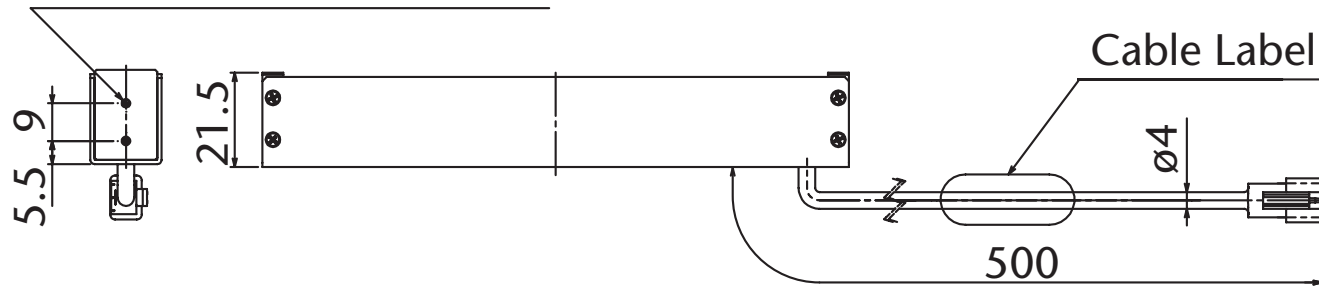

4-M2x4mm Depth
(Including Opposite Face)

2-M3x4mm Depth

Model Name : CV-BA-130X15#
SCHOTT MORITEX Corporation