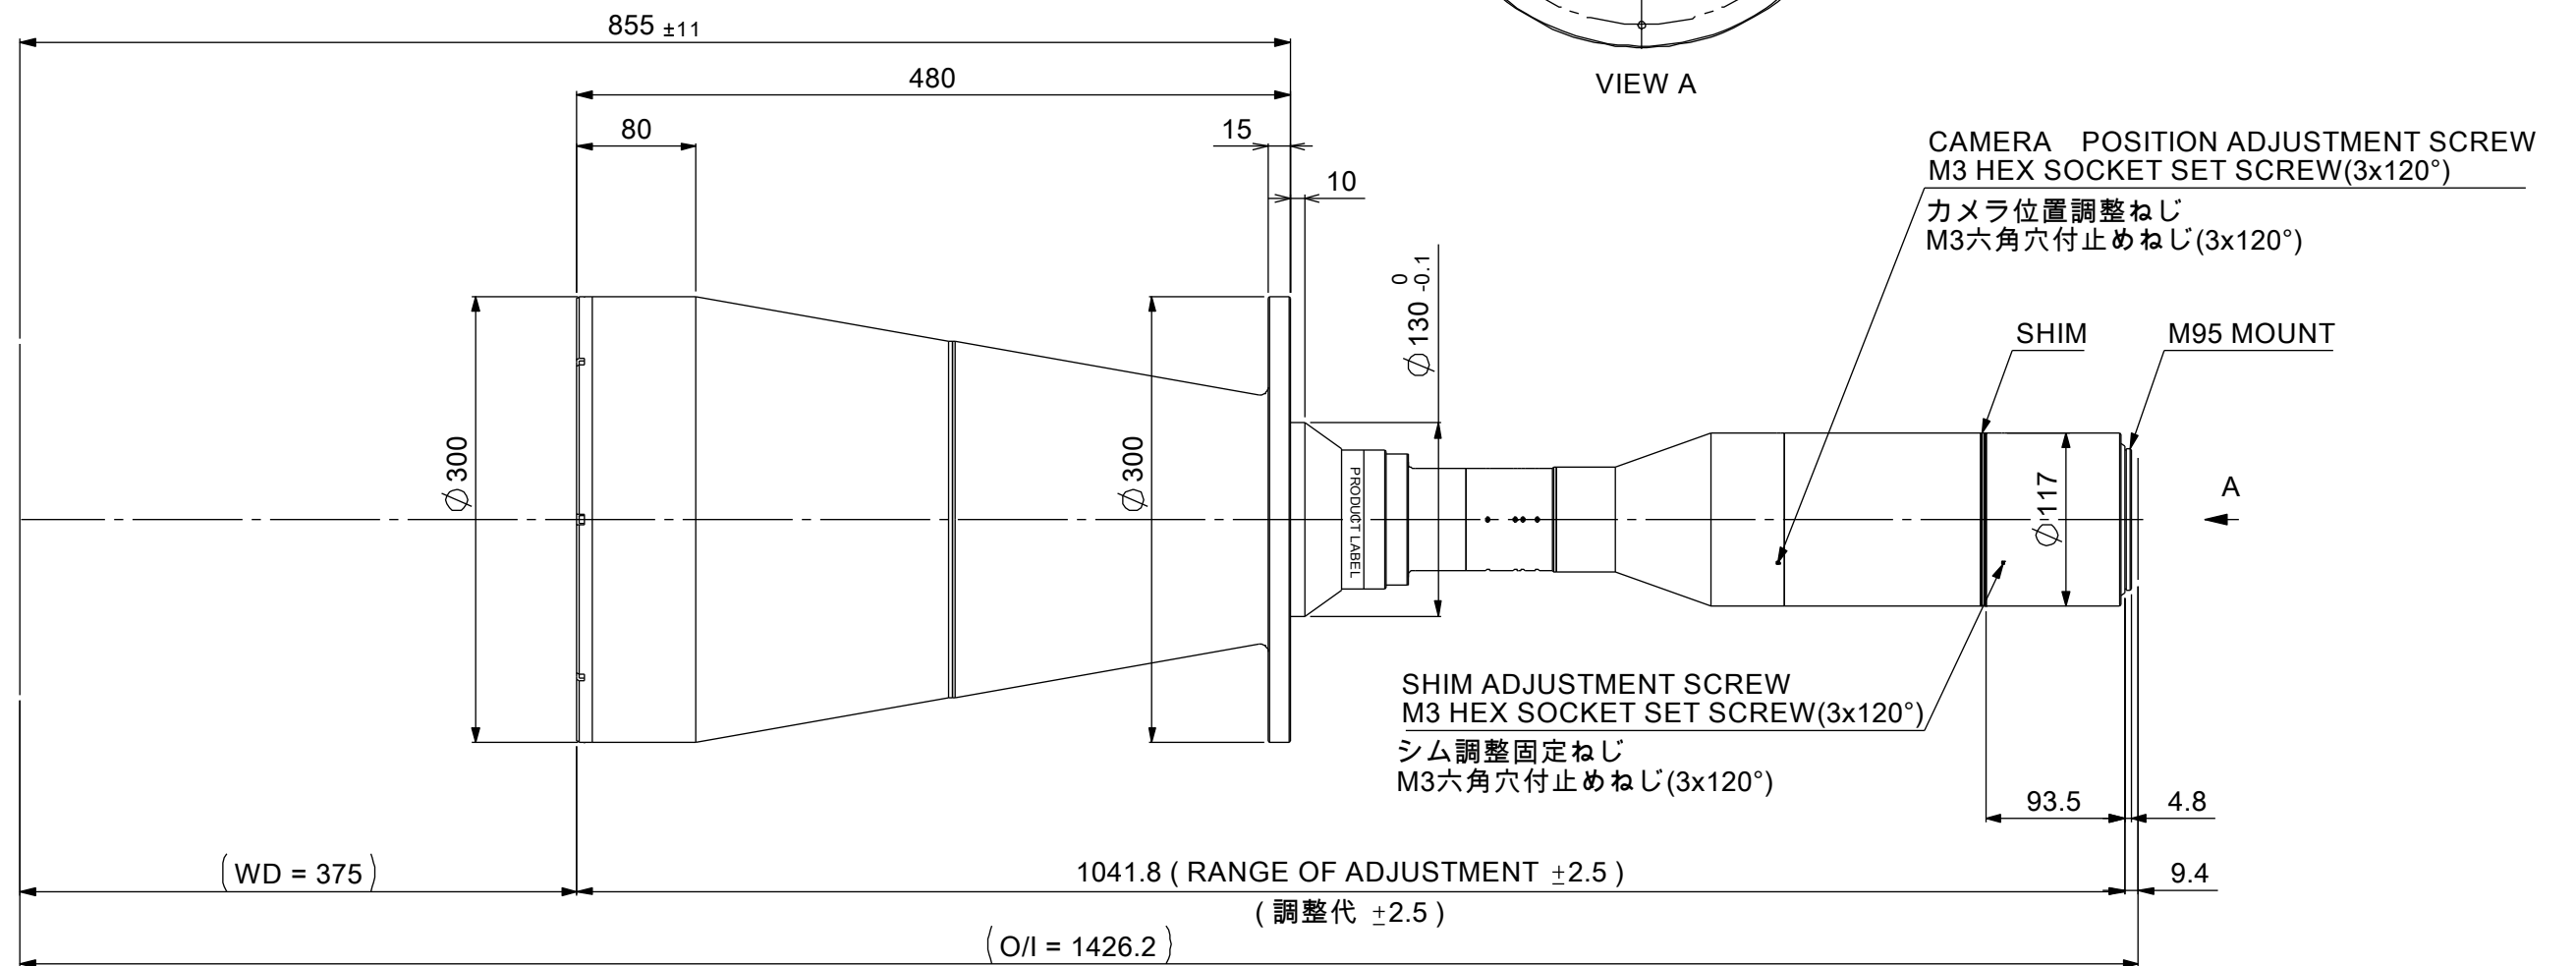

MOUNTING PORTION
DETAIL VIEW

フランジ取付部詳細

VIEW A

MAGNIFICATION : 0.35x
光学倍率 : 0.35x

Model Name : MTL-24082M95-034
MORITEX CORPORATION