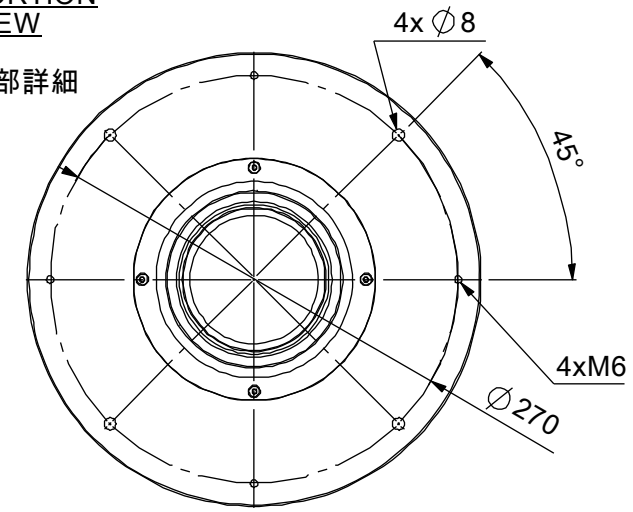

MOUNTING PORTION
DETAIL VIEW

フランジ取付部詳細

VIEW A

MAGNIFICATION : 0.35x
光学倍率 : 0.35x

Model Name : MTL-24082M95-034
MORITEX CORPORATION