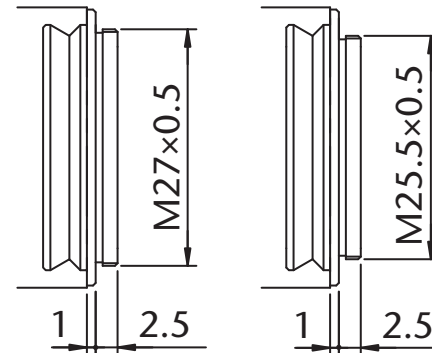

CCTV Attachment Bracket  
M25.5, M27 Included

Model Name : ML-MLC  
 SCHOTT MORITEX Corporation